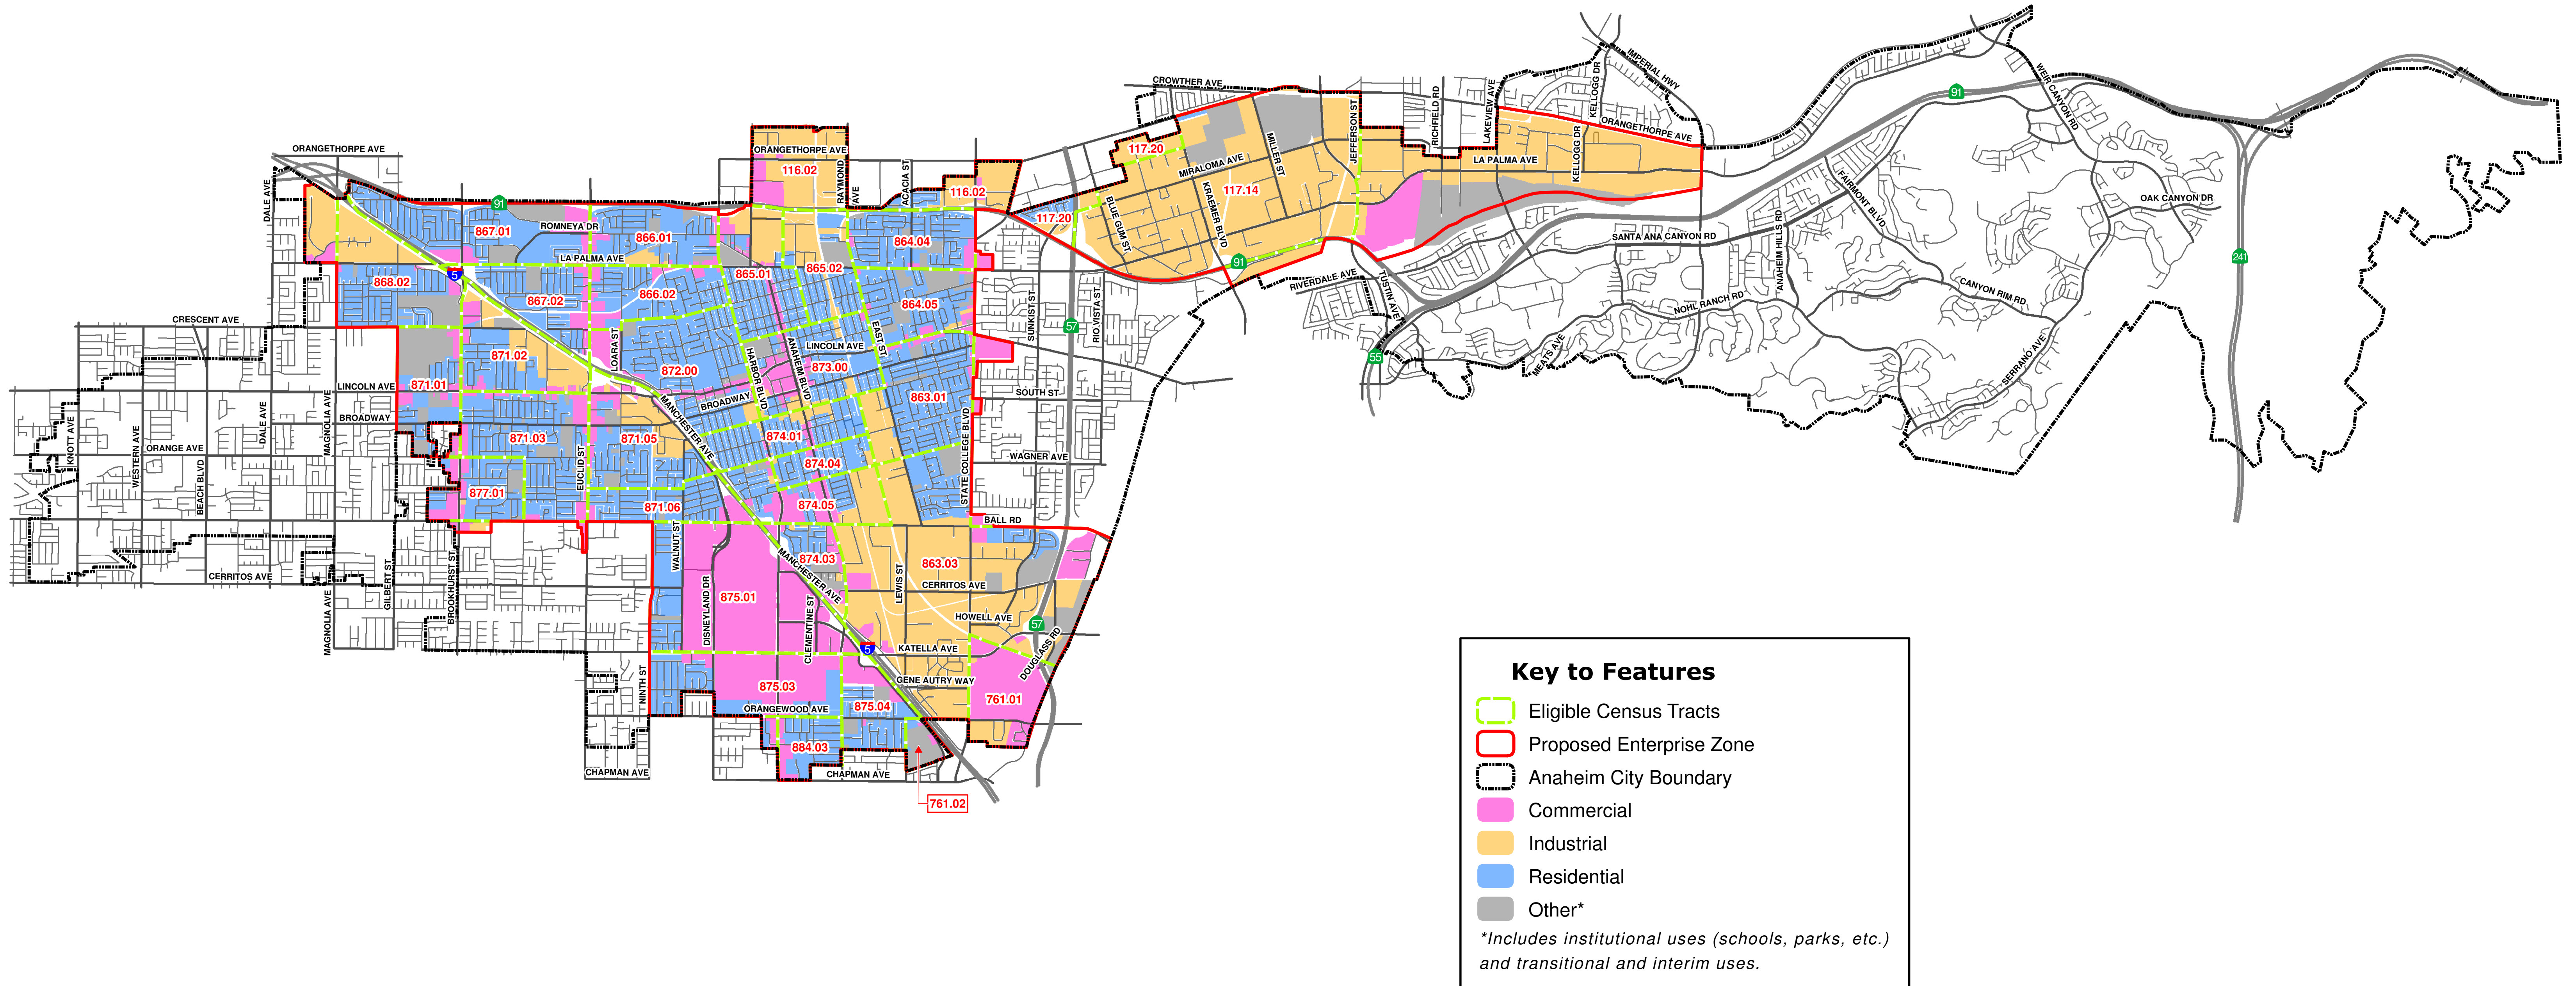

Exhibit 10-1

Anaheim Enterprise Zone: Proposed Zone Boundary and Street Map 2010 Application

City of Anaheim
Planning GIS
July 13, 2010